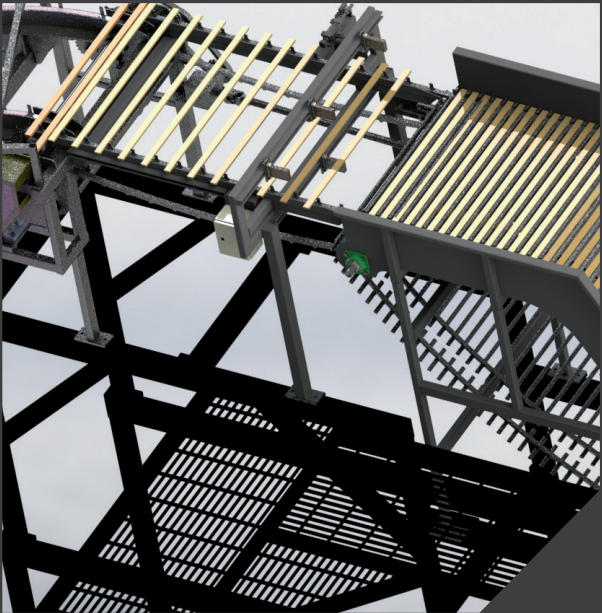

BOOMERANG STICKS PRE-FEEDER

- Enhances performance of the sticks unscrambler
- Straightens sticks without operator intervention
- Eliminates jams
- Pneumatic system
- Exclusive to Novilco

AUTOMATIC STICK INFEEED SYSTEM

- Good for any dimensions of sticks or lathes, up to 8' long
- Handles defective sticks such as bows, curves and twists, minimizing rejects
- Supplies up to 450 sticks/min
- The recirculation system reduces handling which results in less breaks, jams and rejects

1420, boulevard Industriel
Saint-Félicien (Québec) Canada
G8K 1W1
T 1 866 668-4526 | 418 679-4367
info@novilco.com

PRINTED IN CANADA

novilco.com