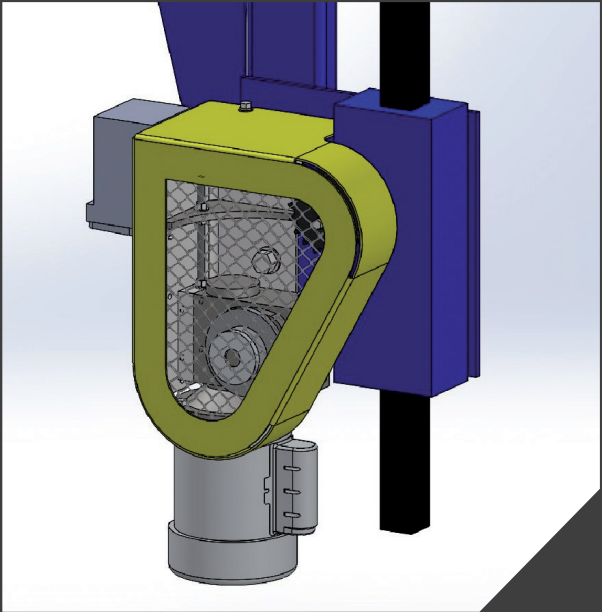

- 120V, Single phase, F/R electrical drive
- Direct coupling
- Weatherproof with NEMA-4 drum switch and NEMA 5-15P connector
- Comes fully assembled with support structure, safety guards, chains and wheels
- Fully enclosed stainless steel drive

OPTION

- Fully enclosed stainless steel drive

1420, boulevard Industriel
Saint-Félicien (Québec) Canada
G8K 1W1
T 1 866 668-4526 | 418 679-4367
info@novilco.com

PRINTED IN CANADA

novilco.com